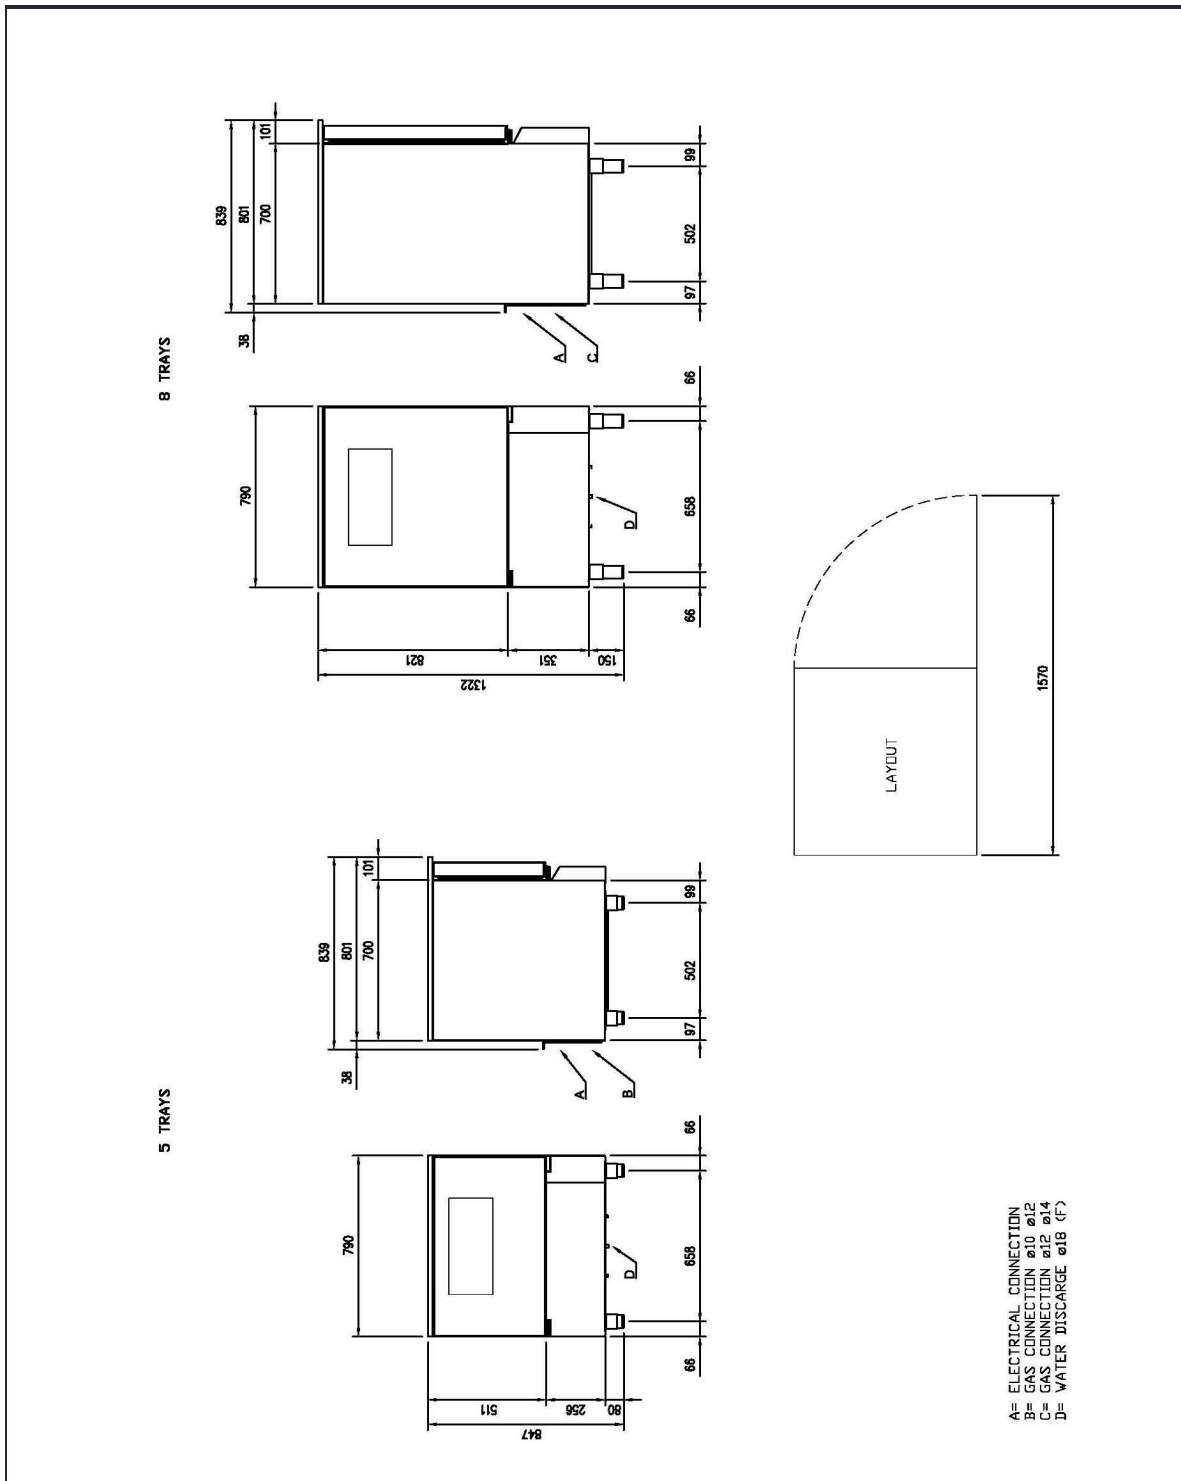

Technical data sheet

Product features

Multifunctional kitchen appliance INFINITY 8x GN 1/1, wheels

Model	SAP Code	00014377

SAP Code	00014377	Net Height [mm]	1322
Net Width [mm]	790	Net Weight [kg]	126.00
Net Depth [mm]	839	Loading	230 V / 1N - 50 Hz

Technical data sheet

Technical drawing

Multifunctional kitchen appliance INFINITY 8x GN 1/1, wheels

Model

SAP Code

00014377